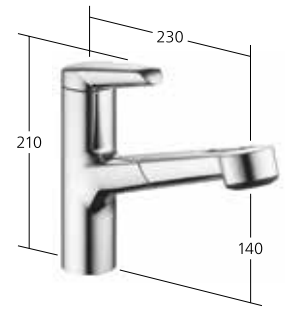

Lever mixer
– Swivel spout 160°

10.321.023.000FL all chrome
A 230

Flow rate 12 l/min (3 bar)

Lever mixer
– Swivel spout 160°

10.325.023.000FL all chrome
A 230, Low pressure

Flow rate 6 l/min (3 bar)

Lever mixer
– Pull-out spray with KWC jetclean
– up to 600 mm pull-out length
– automatic diverter reset
– hose surface to fit faucet surface
– Hose guide, swivelling 130°

10.321.033.000FL all chrome
A 230

Flow rate normal spray 11 l/min (3 bar)
Flow rate needle spray 12 l/min (3 bar)

Lever mixer
– Pull-out spray with KWC jetclean
– up to 600 mm pull-out length
– automatic diverter reset
– hose surface to fit faucet surface
– Hose guide, swivelling 130°

10.325.033.000FL all chrome
A 230, Low pressure

Flow rate normal spray 6 l/min (3 bar)
Flow rate needle spray 6 l/min (3 bar)

Lever mixer
– Swivel spout 140°

10.321.063.000FL all chrome
A 230, Integrated shut-off valve

Flow rate 12 l/min (3 bar)

Lever mixer
– Fixed spout

11.322.034.000 all chrome
A 225, Trim kit

To be ordered separately:
Unit for concealed installation ½"
39.321.400.931

Flow rate 7,5 l/min (3 bar)

Lever mixer
– Detachable for installation below windows – detached 55 mm
– Swivel spout 160°