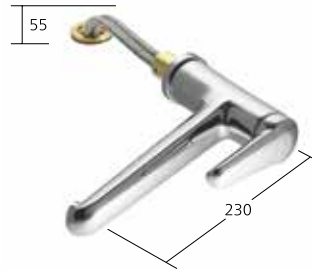

Lever mixer
– Swivel spout 160°

10.321.023.000FL all chrome
A 230

Flow rate 12 l/min (3 bar)

Lever mixer
– Swivel spout 160°

10.325.023.000FL all chrome
A 230, Low pressure

Flow rate 6 l/min (3 bar)

Lever mixer
– Pull-out spray with KWC jetclean
– up to 600 mm pull-out length
– automatic diverter reset
– hose surface to fit faucet surface
– Hose guide, swivelling 130°

10.321.033.000FL all chrome
A 230

Flow rate normal spray 11 l/min (3 bar)
Flow rate needle spray 12 l/min (3 bar)

Lever mixer
– Pull-out spray with KWC jetclean
– up to 600 mm pull-out length
– automatic diverter reset
– hose surface to fit faucet surface
– Hose guide, swivelling 130°

Flow rate 12 l/min (3 bar)

Lever mixer
– Fixed spout

11.322.034.000 all chrome
A 225, Trim kit

To be ordered separately:
Unit for concealed installation ½"
39.321.400.931

Flow rate 7,5 l/min (3 bar)

Lever mixer
– Detachable for installation below windows – detached 55 mm
– Swivel spout 160°

10.321.043.000FL all chrome
A 230

Flow rate 12 l/min (3 bar)

Lever mixer
– Detachable for installation below windows – detached 55 mm
– Pull-out spray with KWC jetclean
– up to 600 mm pull-out length
– automatic diverter reset
– hose surface to fit faucet surface
– Hose guide, swivelling 130°