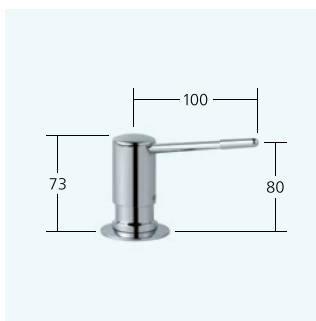

10.231.103.000FL all chrome A 225

Flow rate 11 l/min (3 bar)

**Kitchen**

Lever mixer

- TouchProtect - Anti-scald protection thanks to the "double skin" principle
- EasyLock - A pull-out spray that easily slides back into place
- Lever installation only possible on the right side
- Child safety: cold water flow in lever position towards the front
- Pull-out aerator
- up to 600 mm pull-out length
- Hose guide, swivelling 360°

10.231.103.700FL A 225
stainless steel

Flow rate 11 l/min (3 bar)

**Kitchen**

Lever mixer

- OptimalSpace - Ample space for washing or working
- Lever installation only possible on the right side
- Child safety: cold water flow in lever position towards the front
- Detachable for installation below windows - detached 55 mm
- Swivel spout 160°

10.231.043.700FL A 225
stainless steel

Flow rate 12 l/min (3 bar)

**Kitchen**

Lever mixer

- OptimalSpace - Ample space for washing or working
- TouchProtect - Anti-scald protection thanks to the "double skin" principle
- Lever installation only possible on the right side
- Child safety: cold water flow in lever position towards the front
- Detachable for installation below windows - detached 55 mm
- Pull-out aerator
- up to 600 mm pull-out length
- Hose guide, swivelling 360°

10.231.053.700FL A 225
stainless steel

Flow rate 11 l/min (3 bar)

**Soap dispenser****Z.536.109.000** all chrome**Soap dispenser****Z.536.062.700** stainless steel