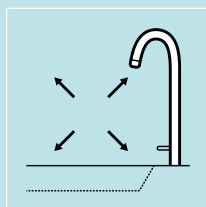

KWC

KWC
LIVELLO

**CLEAN-CUT
AND
CROSSWISE**

ELEGANCE AND FLEXIBILITY IN ONE

KWC LIVELLO will keep your kitchen standards on the straight and narrow, even if the body of the lever mixer runs off in a crosswise direction. With this high-quality kitchen faucet, you are sending out a clear message that you feel right at home with top quality.

In and out

This pull-out aerator has both brains and style. It can extend up to 60 cm if you pull it out, but otherwise retires politely and seamlessly back into the spout.

Round and about

With a radius of 160°, you can swing this faucet round to its full extent. The elegant spout swivels easily, giving you even more freedom to move around comfortably in the kitchen.

OptimalSpace

Practical yet elegant ergonomic design: OptimalSpace features long, tall spouts that provide ample space for washing and or working.

TouchProtect

Safe to use: An insulated hot water guidance system with a “double skin” principle means the body of the faucet or the pull-out spray can become warm but never hot. In this way, TouchProtect intelligently prevents scalding.

10.231.043.700FL A 225
stainless steel

Flow rate 12 l/min (3 bar)

**Kitchen**

Lever mixer

- OptimalSpace - Ample space for washing or working
- TouchProtect - Anti-scald protection thanks to the "double skin" principle
- Lever installation only possible on the right side
- Child safety: cold water flow in lever position towards the front
- Detachable for installation below windows - detached 55 mm
- Pull-out aerator
- up to 600 mm pull-out length
- Hose guide, swivelling 360°