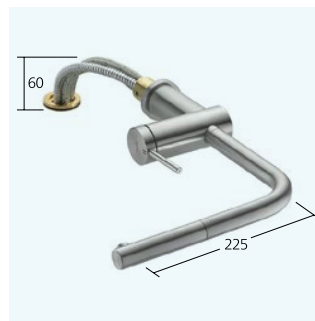

10.231.013.700FL A 225
stainless steel

Flow rate 11 l/min (3 bar)

**Kitchen**

Lever mixer

- TouchProtect - Anti-scald protection thanks to the "double skin" principle
- EasyLock - A pull-out spray that easily slides back into place
- Lever installation only possible on the right side
- Child safety: cold water flow in lever position towards the front
- Pull-out aerator
- up to 600 mm pull-out length
- Hose guide, swivelling 360°

10.231.103.000FL all chrome A 225

Flow rate 11 l/min (3 bar)

**Kitchen**

Lever mixer

- TouchProtect - Anti-scald protection thanks to the "double skin" principle
- EasyLock - A pull-out spray that easily slides back into place
- Lever installation only possible on the right side
- Child safety: cold water flow in lever position towards the front
- Pull-out aerator
- up to 600 mm pull-out length
- Hose guide, swivelling 360°

10.231.103.700FL A 225
stainless steel

Flow rate 11 l/min (3 bar)

**Kitchen**

Lever mixer

- OptimalSpace - Ample space for washing or working
- Lever installation only possible on the right side
- Child safety: cold water flow in lever position towards the front
- Detachable for installation below windows - detached 55 mm
- Swivel spout 160°

10.231.043.700FL A 225
stainless steel

Flow rate 12 l/min (3 bar)

**Kitchen**

Lever mixer

- OptimalSpace - Ample space for washing or working
- TouchProtect - Anti-scald protection thanks to the "double skin" principle
- Lever installation only possible on the right side
- Child safety: cold water flow in lever position towards the front
- Detachable for installation below windows - detached 55 mm
- Pull-out aerator
- up to 600 mm pull-out length
- Hose guide, swivelling 360°