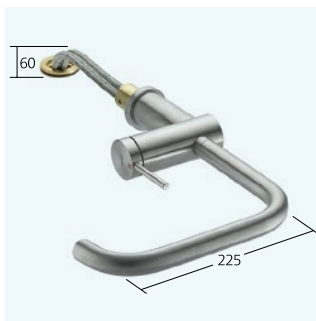

10.231.013.700FL A 225
stainless steel

Flow rate 11 l/min (3 bar)

**Kitchen**

Lever mixer

- TouchProtect - Anti-scald protection thanks to the "double skin" principle
- EasyLock - A pull-out spray that easily slides back into place
- Lever installation only possible on the right side
- Child safety: cold water flow in lever position towards the front
- Pull-out aerator
- up to 600 mm pull-out length
- Hose guide, swivelling 360°

10.231.103.000FL all chrome A 225

Flow rate 11 l/min (3 bar)

**Kitchen**

Lever mixer

- TouchProtect - Anti-scald protection thanks to the "double skin" principle
- EasyLock - A pull-out spray that easily slides back into place
- Lever installation only possible on the right side
- Child safety: cold water flow in lever position towards the front
- Pull-out aerator
- up to 600 mm pull-out length
- Hose guide, swivelling 360°

10.231.103.700FL A 225
stainless steel

Flow rate 11 l/min (3 bar)

**Kitchen**

Lever mixer

- OptimalSpace - Ample space for washing or working
- Lever installation only possible on the right side
- Child safety: cold water flow in lever position towards the front
- Detachable for installation below windows - detached 55 mm
- Swivel spout 160°

10.231.043.700FL A 225
stainless steel

Flow rate 12 l/min (3 bar)

**Kitchen**

Lever mixer

- OptimalSpace - Ample space for washing or working
- TouchProtect - Anti-scald protection thanks to the "double skin" principle
- Lever installation only possible on the right side
- Child safety: cold water flow in lever position towards the front
- Detachable for installation below windows - detached 55 mm
- Pull-out aerator
- up to 600 mm pull-out length
- Hose guide, swivelling 360°