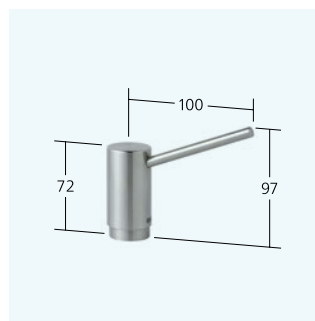

Soap dispenser

Z.536.062.700 stainless steel